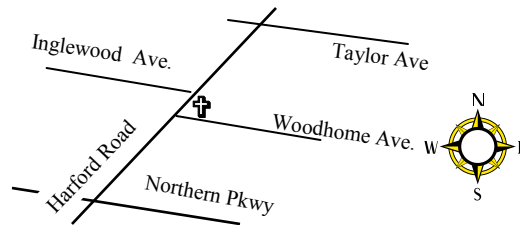

## St. Luke Lutheran Church

A member of the Evangelical Lutheran Church in America ELCA.org

7001 Harford Road

Baltimore, MD 21234

410.444.5171 (Voice) 410.254.4174 (Fax)

**LutheranNeighbor.org**

[info@LutheranNeighbor.org](mailto:info@LutheranNeighbor.org)